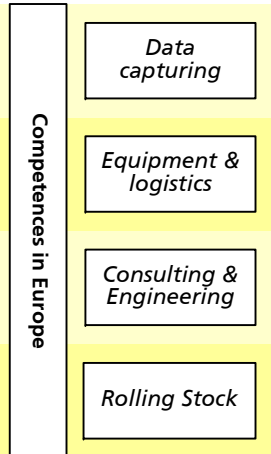

Strukton Rail bv

- Country Organisations
- Competences in Europe
- Participations

Participations

- CLF, Italy
- Arfer, Italy
- MGW, Germany
- Tribase, The Netherlands
- Eurailscout *Inspection & Analysis*, The Netherlands and Germany