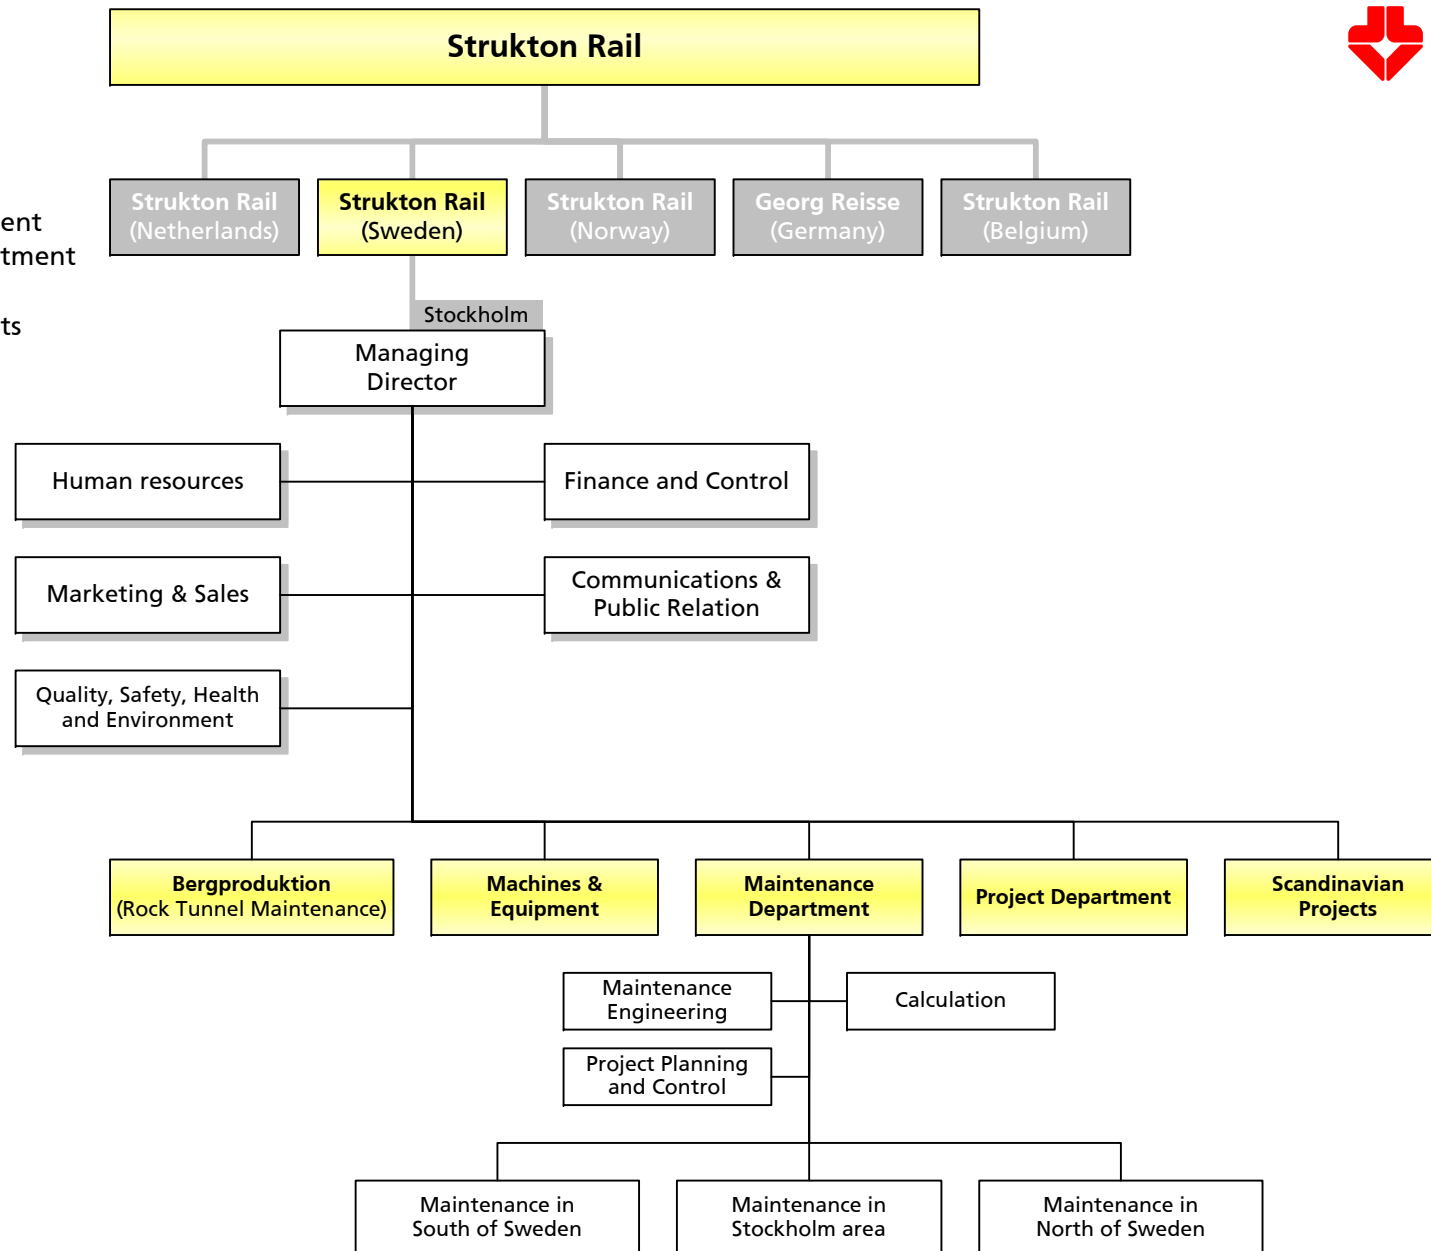

Participations

- CLF, Italy
- Arfer, Italy
- MGW, Germany
- Tribase, Netherlands
- Eurailscout *Inspection & Analysis*, Netherlands and Germany

Strukton Rail bv Staff

- Board
- Executive secretarial department
- Communication and Public Affairs
- Human resources
- Business Improvement
- ICT

Strukton Rail Regio bv Staff

- Central Planning Office

Strukton Rail West

- Management and Staff departments
- Contract management
 - Maintenance
 - Projects
- Planning office

Strukton Rail Noord

- Management and Staff departments
- Contract management
 - Maintenance
 - Projects
- Civil and rural engineering
- Planning office

Strukton Rail Zuid

- Management and Staff departments
- Contract management
 - Maintenance
 - Projects
- Planning office

**Strukton Rail AB
 (Sweden)**

- Management and Staff Departments
- Bergproduktion
- Machines & Equipment
- Maintenance Department
- Project Department
- Scandinavian Projects