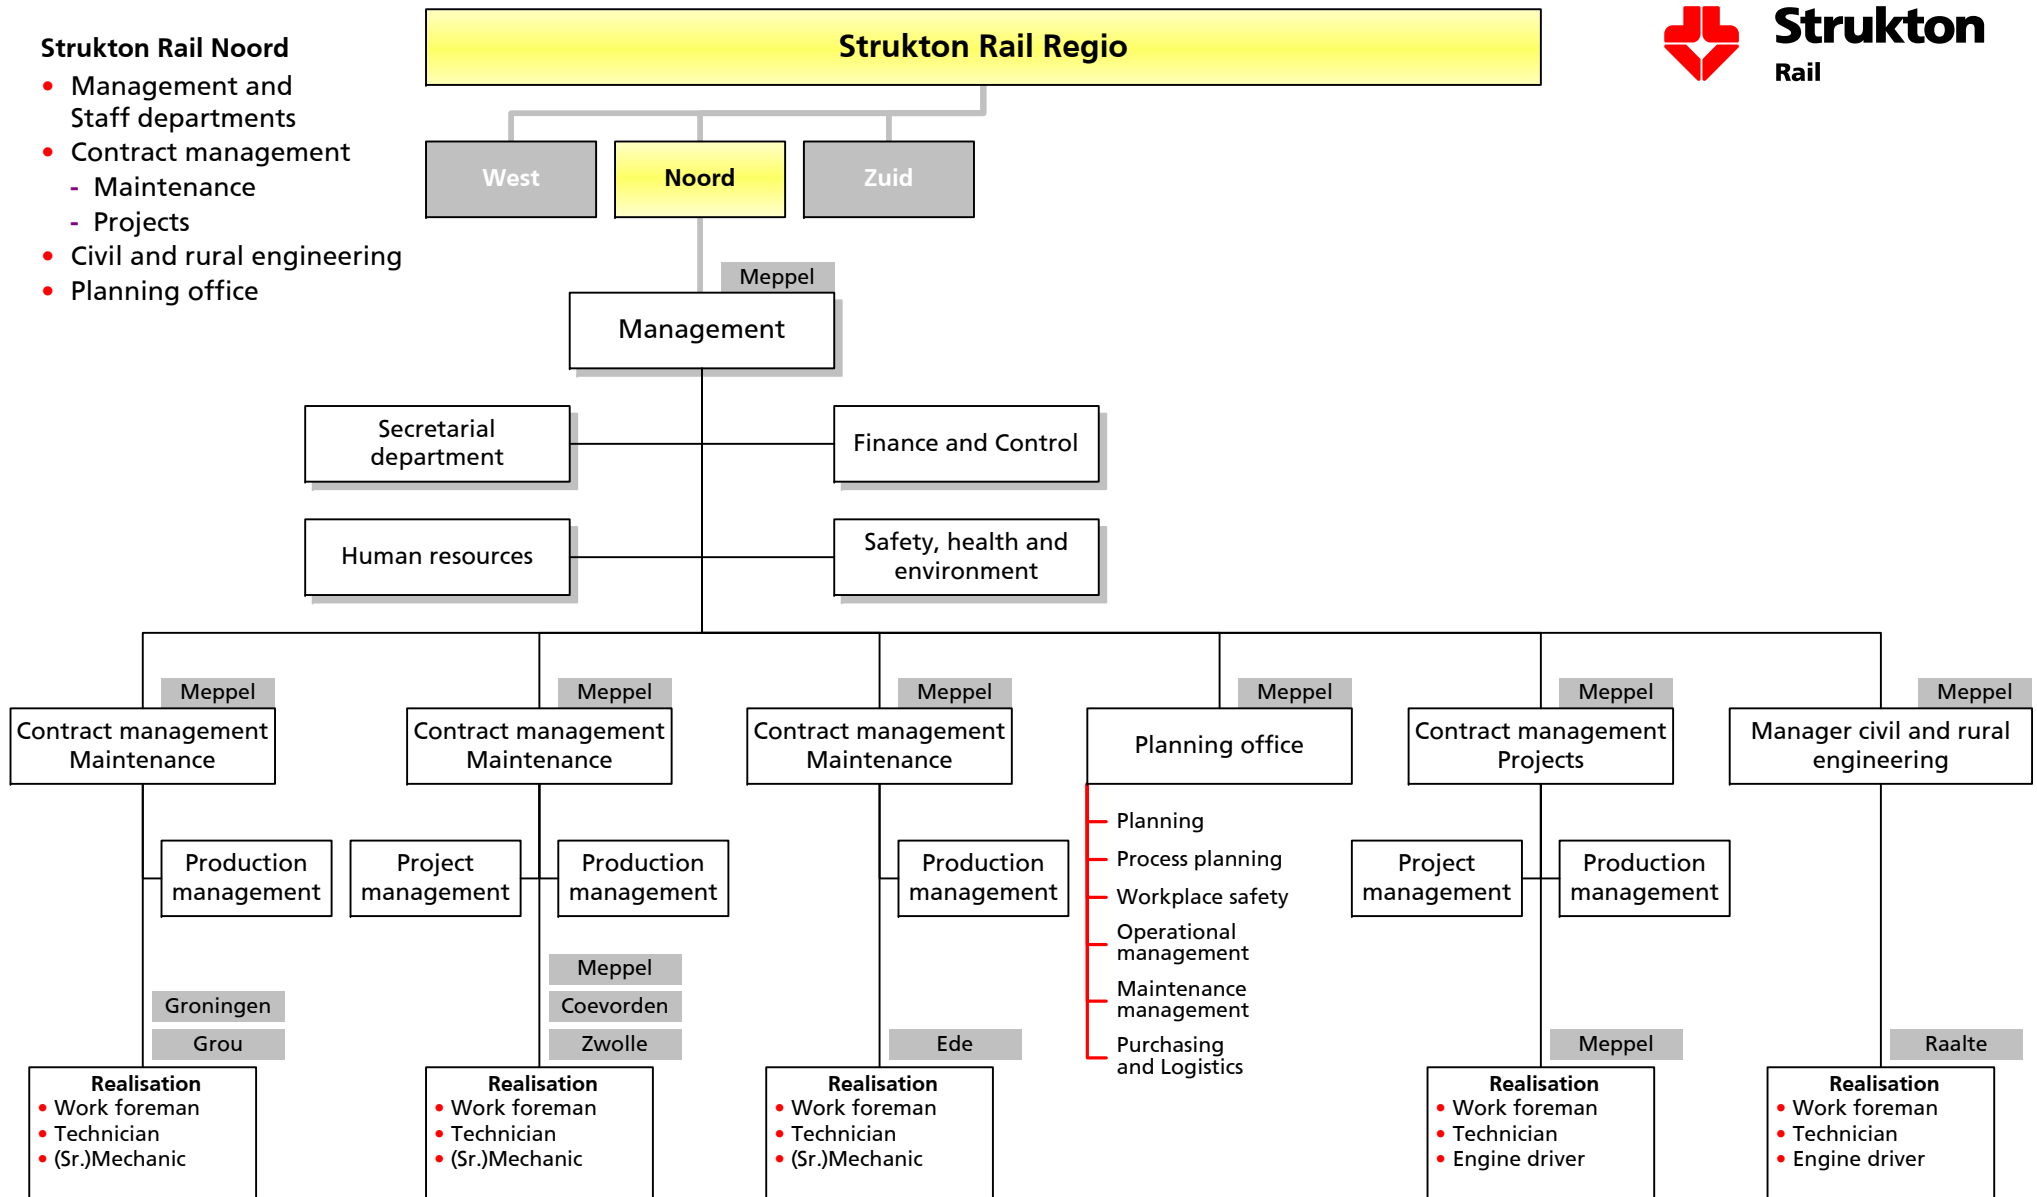

Participations

- CLF, Italy
- Arfer, Italy
- MGW, Germany
- Tribase, Netherlands
- Eurailscout *Inspection & Analysis*, Netherlands and Germany

Strukton Rail bv Staff

- Board
- Executive secretarial department
- Communication and Public Affairs
- Human resources
- Business Improvement
- ICT

Strukton Rail Regio bv Staff

- Central Planning Office

Strukton Rail West

- Management and Staff departments
- Contract management
 - Maintenance
 - Projects
- Planning office

Strukton Rail Noord

- Management and Staff departments
- Contract management
 - Maintenance
 - Projects
- Civil and rural engineering
- Planning office

Strukton Rail Zuid

- Management and Staff departments
- Contract management
 - Maintenance
 - Projects
- Planning office

**Strukton Rail AB
 (Sweden)**

- Management and Staff Departments
- Bergproduktion
- Machines & Equipment
- Maintenance Department
- Project Department
- Scandinavian Projects