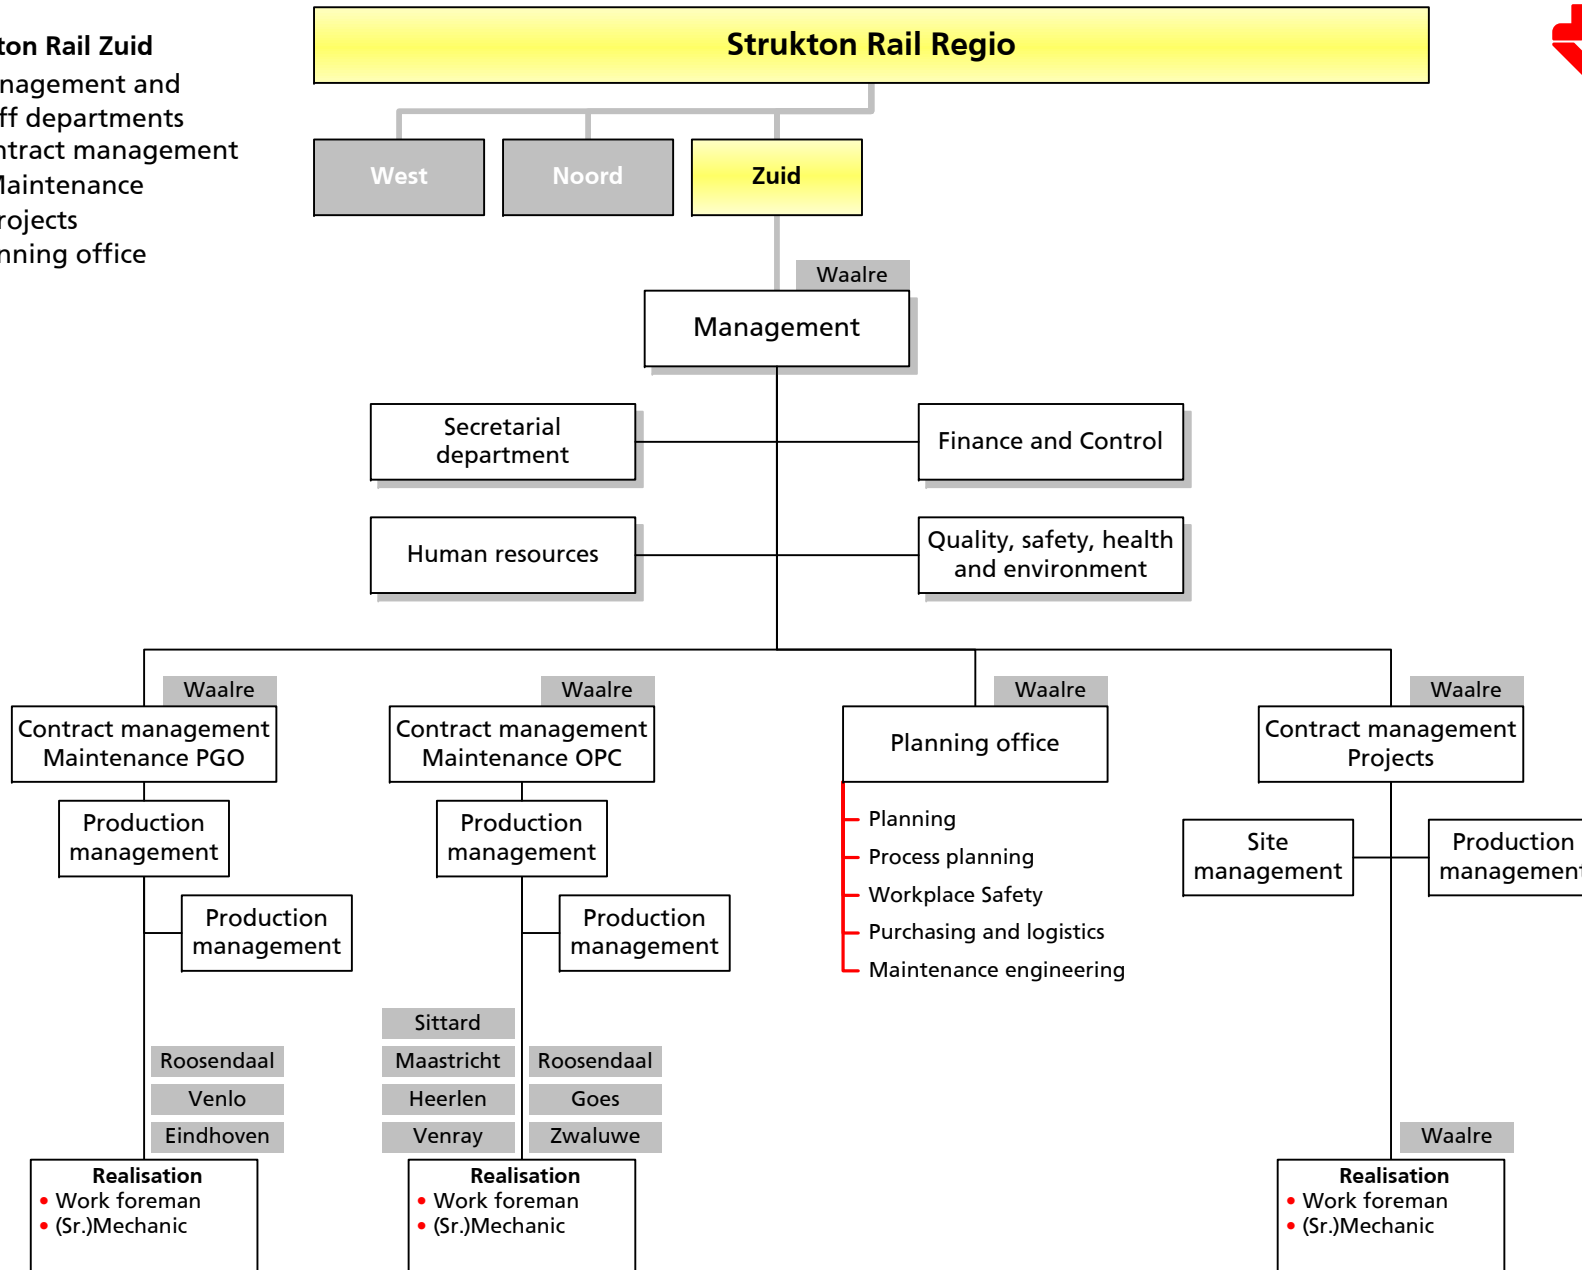

Participations

- CLF, Italy
- Arfer, Italy
- MGW, Germany
- Tribase, Netherlands
- Eurailscout *Inspection & Analysis*, Netherlands and Germany

Strukton Rail bv Staff

- Board
- Executive secretarial department
- Communication and Public Affairs
- Human resources
- Business Improvement
- ICT

Strukton Rail Regio bv Staff

- Central Planning Office

Strukton Rail West

- Management and Staff departments
- Contract management
 - Maintenance
 - Projects
- Planning office

Strukton Rail Noord

- Management and Staff departments
- Contract management
 - Maintenance
 - Projects
- Civil and rural engineering
- Planning office

Strukton Rail Zuid

- Management and Staff departments
- Contract management
 - Maintenance
 - Projects
- Planning office

**Strukton Rail AB
 (Sweden)**

- Management and Staff Departments
- Bergproduktion
- Machines & Equipment
- Maintenance Department
- Project Department
- Scandinavian Projects