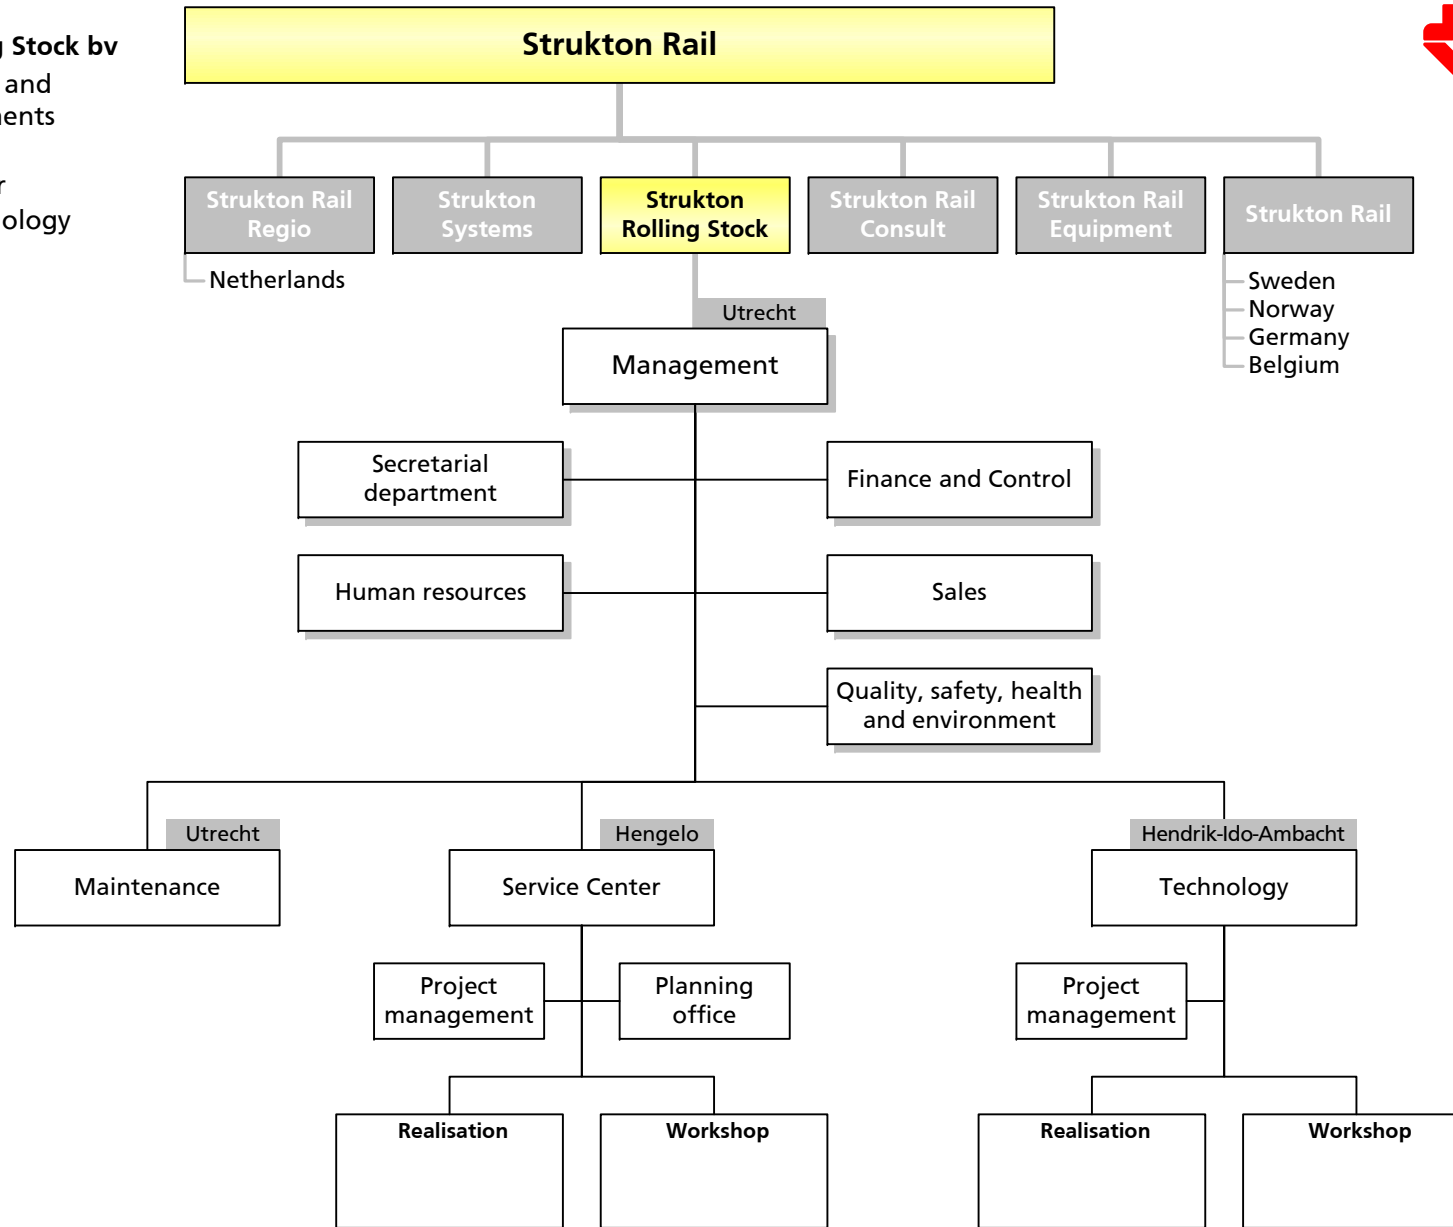

- Management and Staff departments
- Track work
- Cable work
- Electrification

Strukton Systems bv

- Management and Staff departments
- Product Market Combinations
 - Safety and Measurement Services
 - Energy Solutions
 - Cable work
 - Electric work
 - Monitoring and Travel Systems
 - Telecom and Technical Installations
 - Signalling and Power
 - Installation Services

Strukton Rolling Stock bv

- Management and Staff departments
- Maintenance
- Service Center
- Vehicle Technology

Strukton Rail Consult bv

- Management and Staff Departments
- International Sales & Business Development
- Rail Technology
- Greenhouse
- Vehicle Technology
- Electrical Engineering
- System & Software Engineering