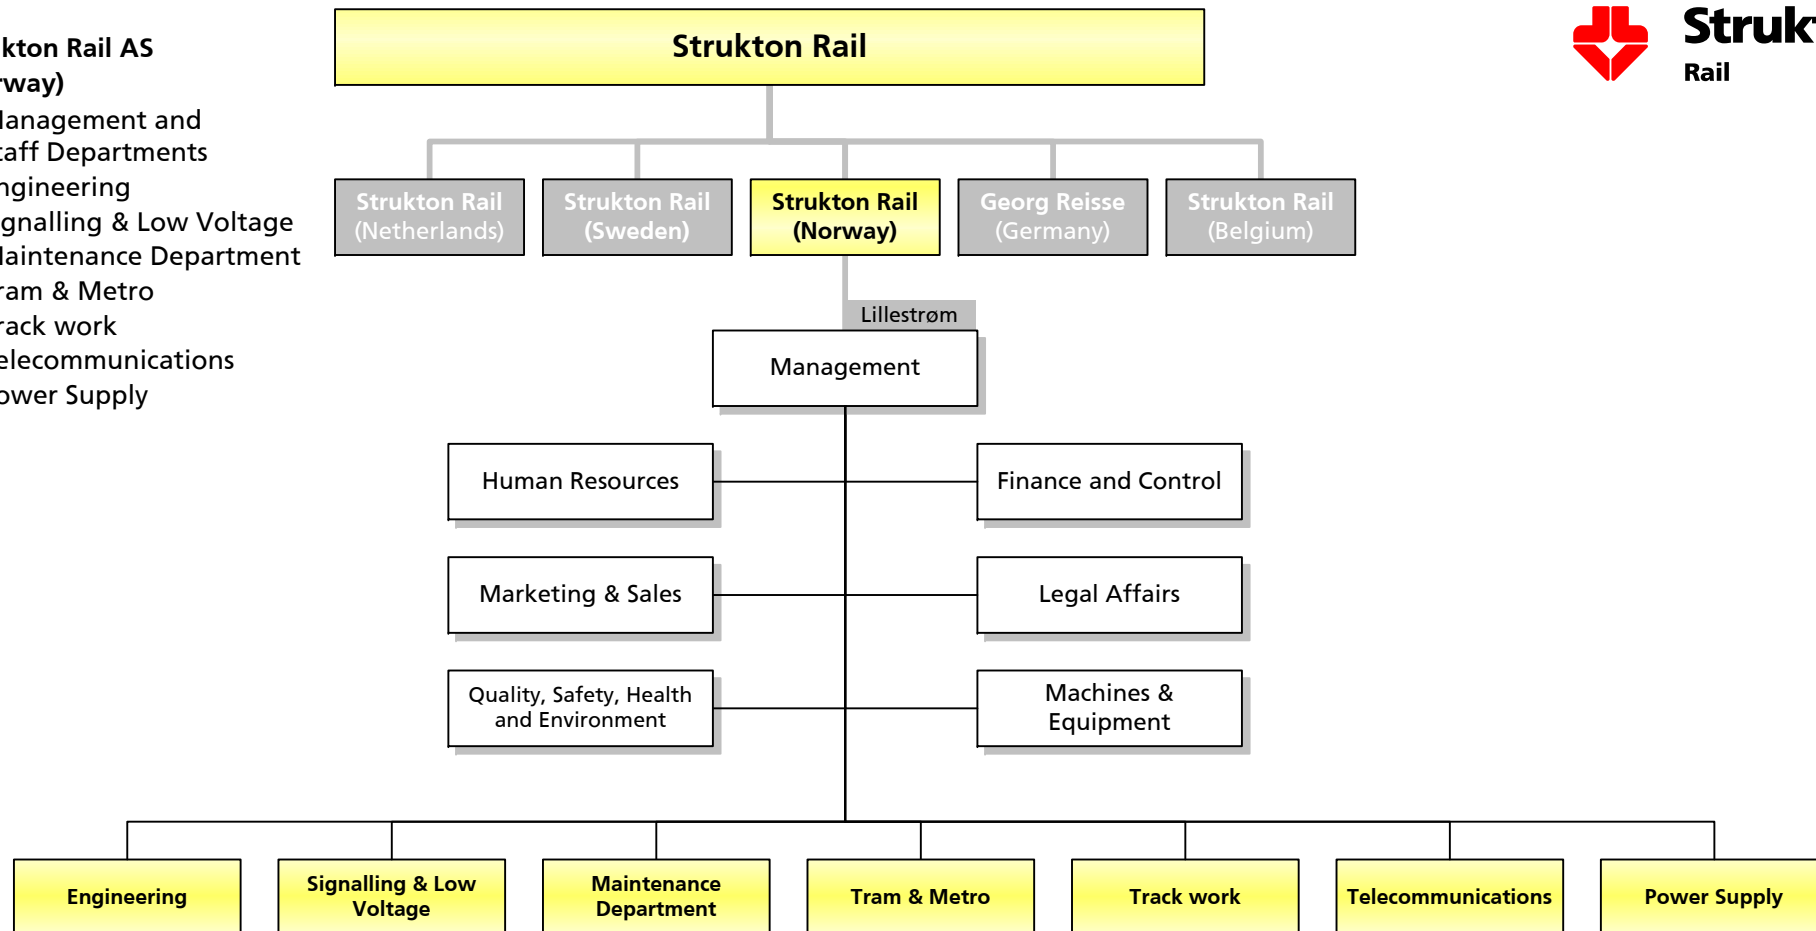

Strukton Rail Zuid

- Management and Staff departments
- Contract management
 - Maintenance
 - Projects
- Planning office

**Strukton Rail AB
 (Sweden)**

- Management and Staff Departments
- Bergproduktion
- Machines & Equipment
- Maintenance Department
- Project Department
- Scandinavian Projects

**Strukton Rail AS
 (Norway)**

- Management and Staff Departments
- Engineering
- Signalling & Low Voltage
- Maintenance Department
- Tram & Metro
- Track work
- Telecommunications
- Power Supply

**Strukton Rail nv
 Merelbeke (Belgium)**

- Management and Staff departments
- Track work
- Cable work
- Electrification

Strukton Systems bv

- Management and Staff departments
- Product Market Combinations
 - Safety and Measurement Services
 - Energy Solutions
 - Cable work
 - Electric work
 - Monitoring and Travel Systems
 - Telecom and Technical Installations
 - Signalling and Power
 - Installation Services