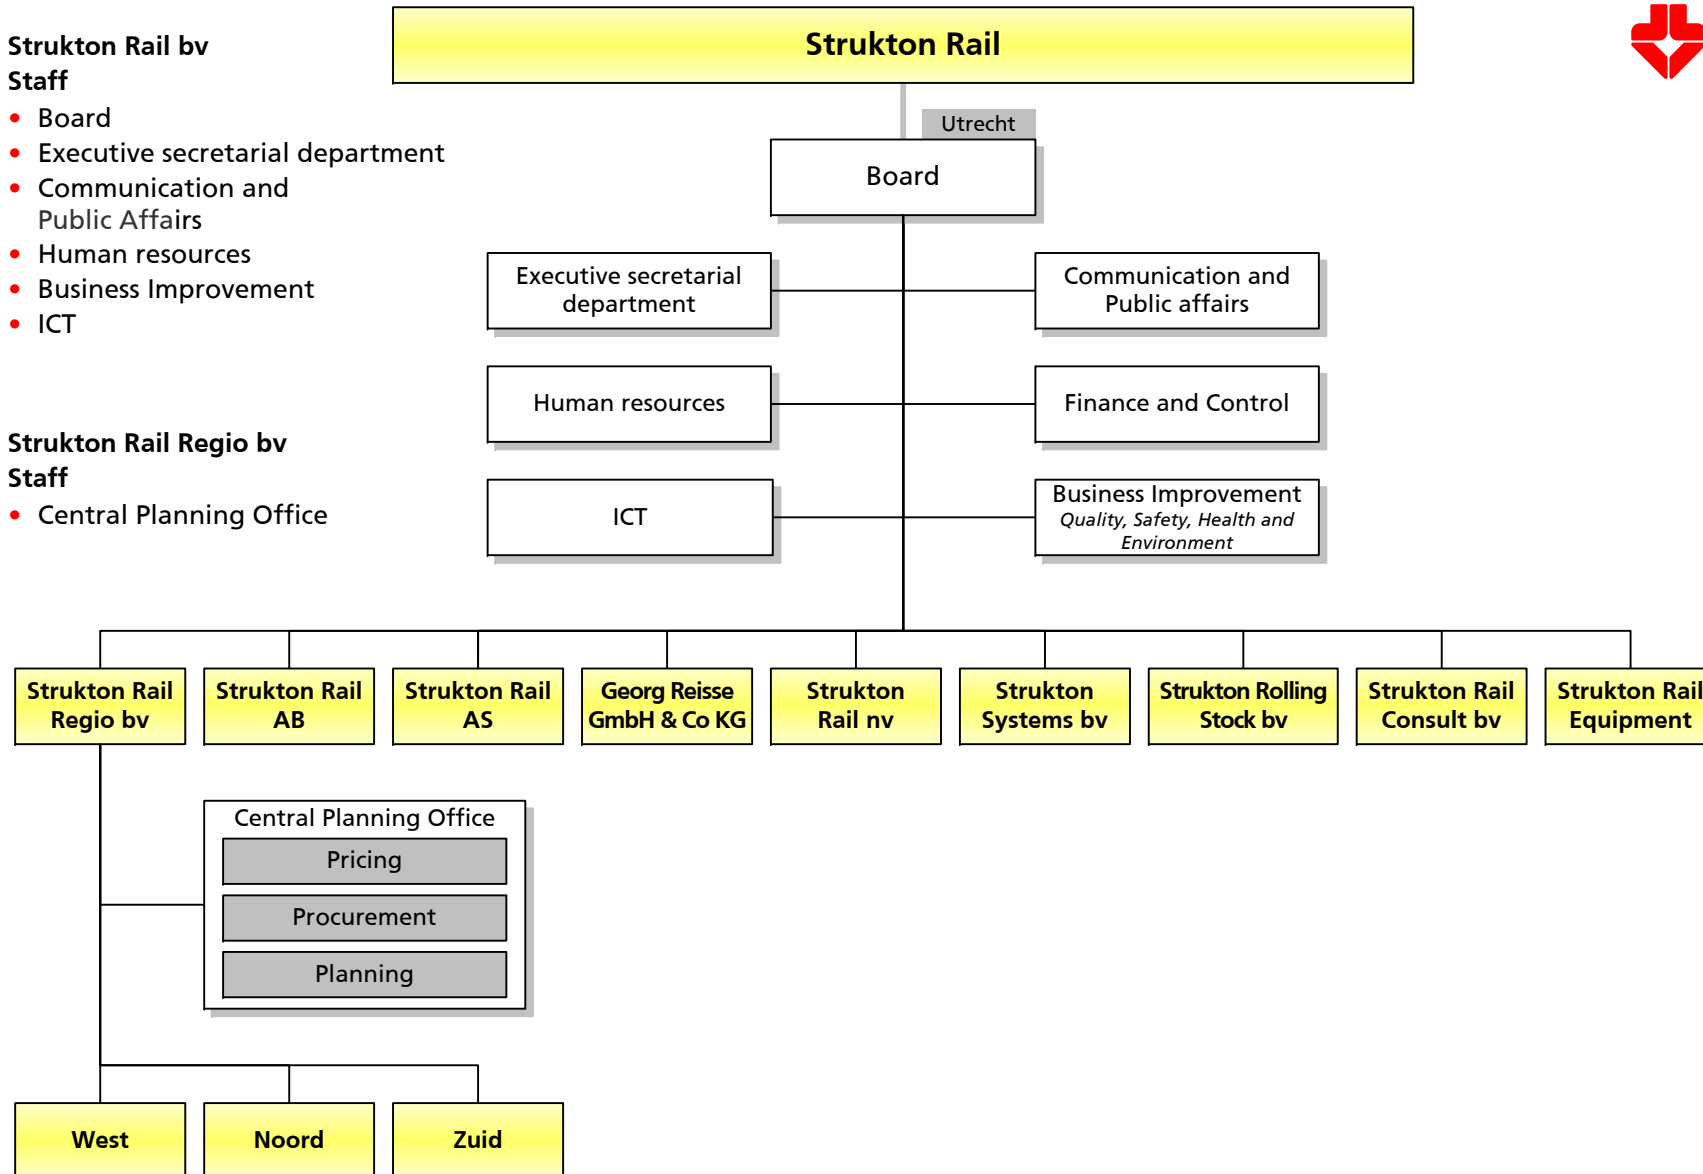

Participations

- CLF, Italy
- Arfer, Italy
- MGW, Germany
- Tribase, Netherlands
- Eurailscout *Inspection & Analysis*, Netherlands and Germany

Strukton Rail bv Staff

- Board
- Executive secretarial department
- Communication and Public Affairs
- Human resources
- Business Improvement
- ICT

Strukton Rail Regio bv Staff

- Central Planning Office

Strukton Rail West

- Management and Staff departments
- Contract management
 - Maintenance
 - Projects
- Planning office

Strukton Rail Noord

- Management and Staff departments
- Contract management
 - Maintenance
 - Projects
- Civil and rural engineering
- Planning office