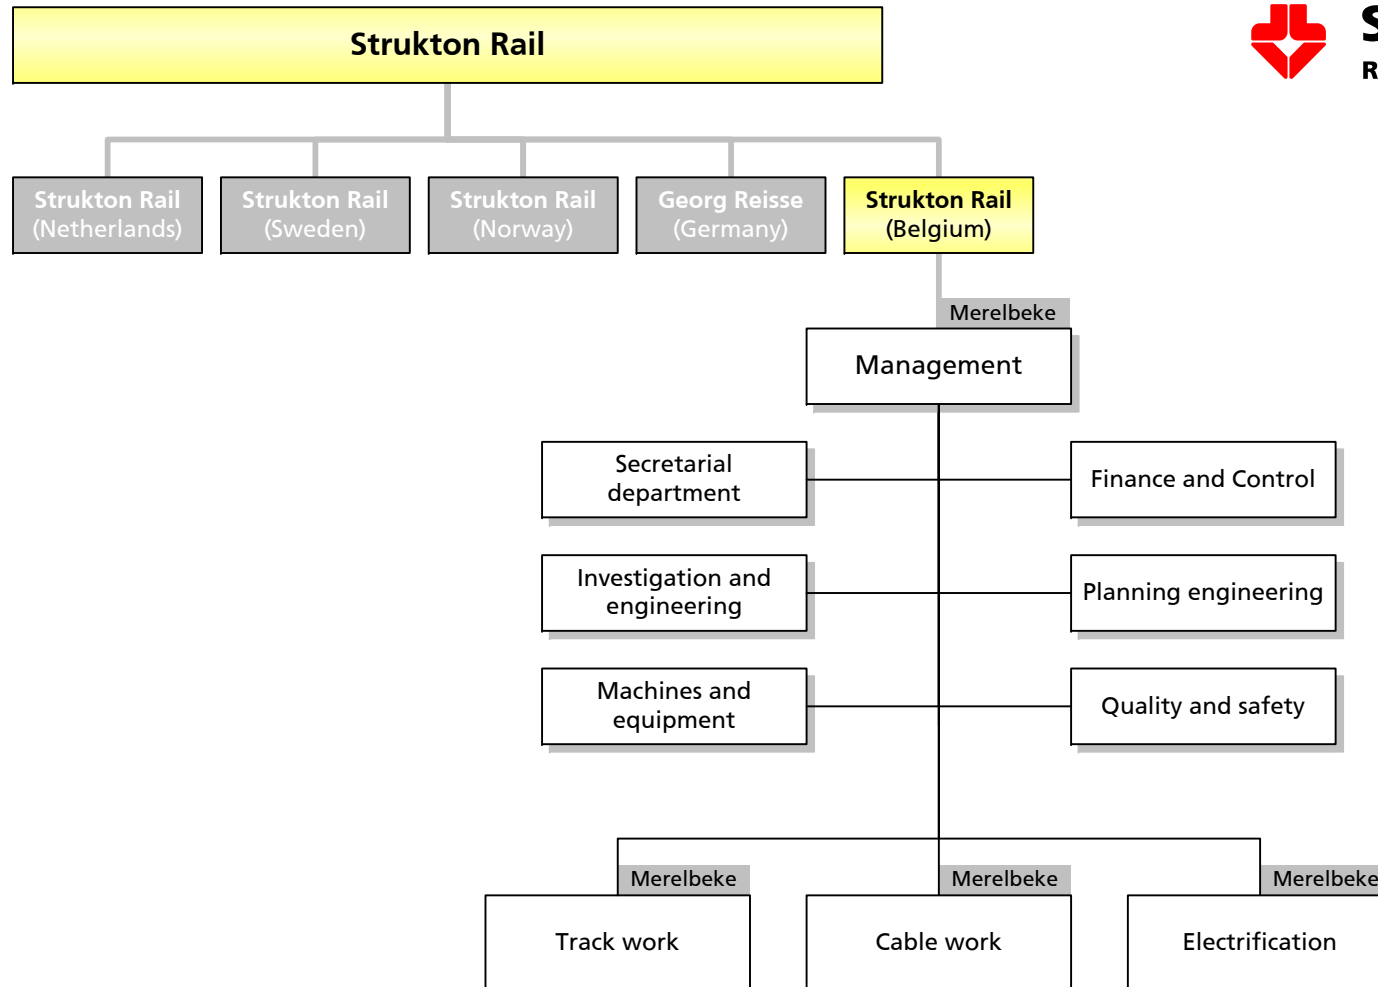

Strukton Rail Zuid

- Management and Staff departments
- Contract management
 - Maintenance
 - Projects
- Planning office

**Strukton Rail AB
 (Sweden)**

- Management and Staff Departments
- Bergproduktion
- Machines & Equipment
- Maintenance Department
- Project Department
- Scandinavian Projects

**Strukton Rail AS
 (Norway)**

- Management and Staff Departments
- Engineering
- Signalling & Low Voltage
- Maintenance Department
- Tram & Metro
- Track work
- Telecommunications
- Power Supply

**Strukton Rail nv
 Merelbeke (Belgium)**

- Management and Staff departments
- Track work
- Cable work
- Electrification

Strukton Systems bv

- Management and Staff departments
- Product Market Combinations
 - Safety and Measurement Services
 - Energy Solutions
 - Cable work
 - Electric work
 - Monitoring and Travel Systems
 - Telecom and Technical Installations
 - Signalling and Power
 - Installation Services