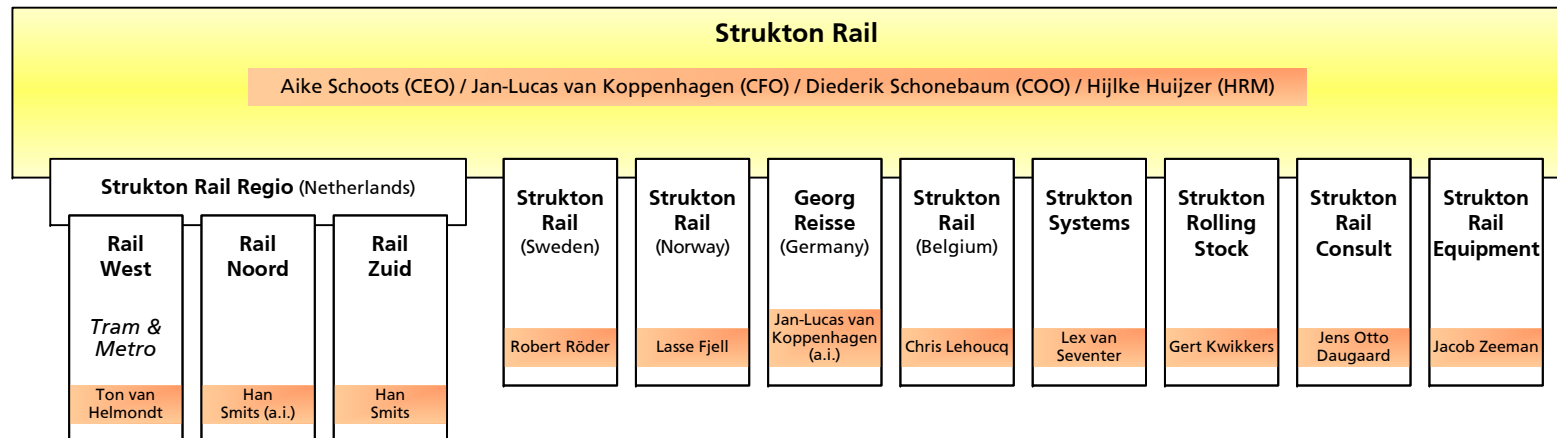

Strukton Rail bv

- Country Organisations
- Competences in Europe
- Participations

Participations

- CLF, Italy
- Arfer, Italy
- MGW, Germany
- Tribase, The Netherlands
- Eurailscout *Inspection & Analysis*, The Netherlands and Germany

^{*)} Strukton Rail bv has a 40% stake in CLF, Italy

Strukton Rail bv

- Strukton Rail Regio bv
- Strukton Rail AB, Sweden
- Strukton Rail AS, Norway
- Georg Reisse GmbH & Co KG, Germany
- Strukton Rail nv, Belgium
- Strukton Systems bv
- Strukton Rolling Stock bv
- Strukton Rail Consult bv
- Strukton Rail Equipment
- Participations

Participations

- CLF, Italy
- Arfer, Italy
- MGW, Germany
- Tribase, Netherlands
- Eurailscout *Inspection & Analysis*, Netherlands and Germany

Strukton Rail bv Staff

- Board
- Executive secretarial department
- Communication and Public Affairs
- Human resources
- Business Improvement
- ICT