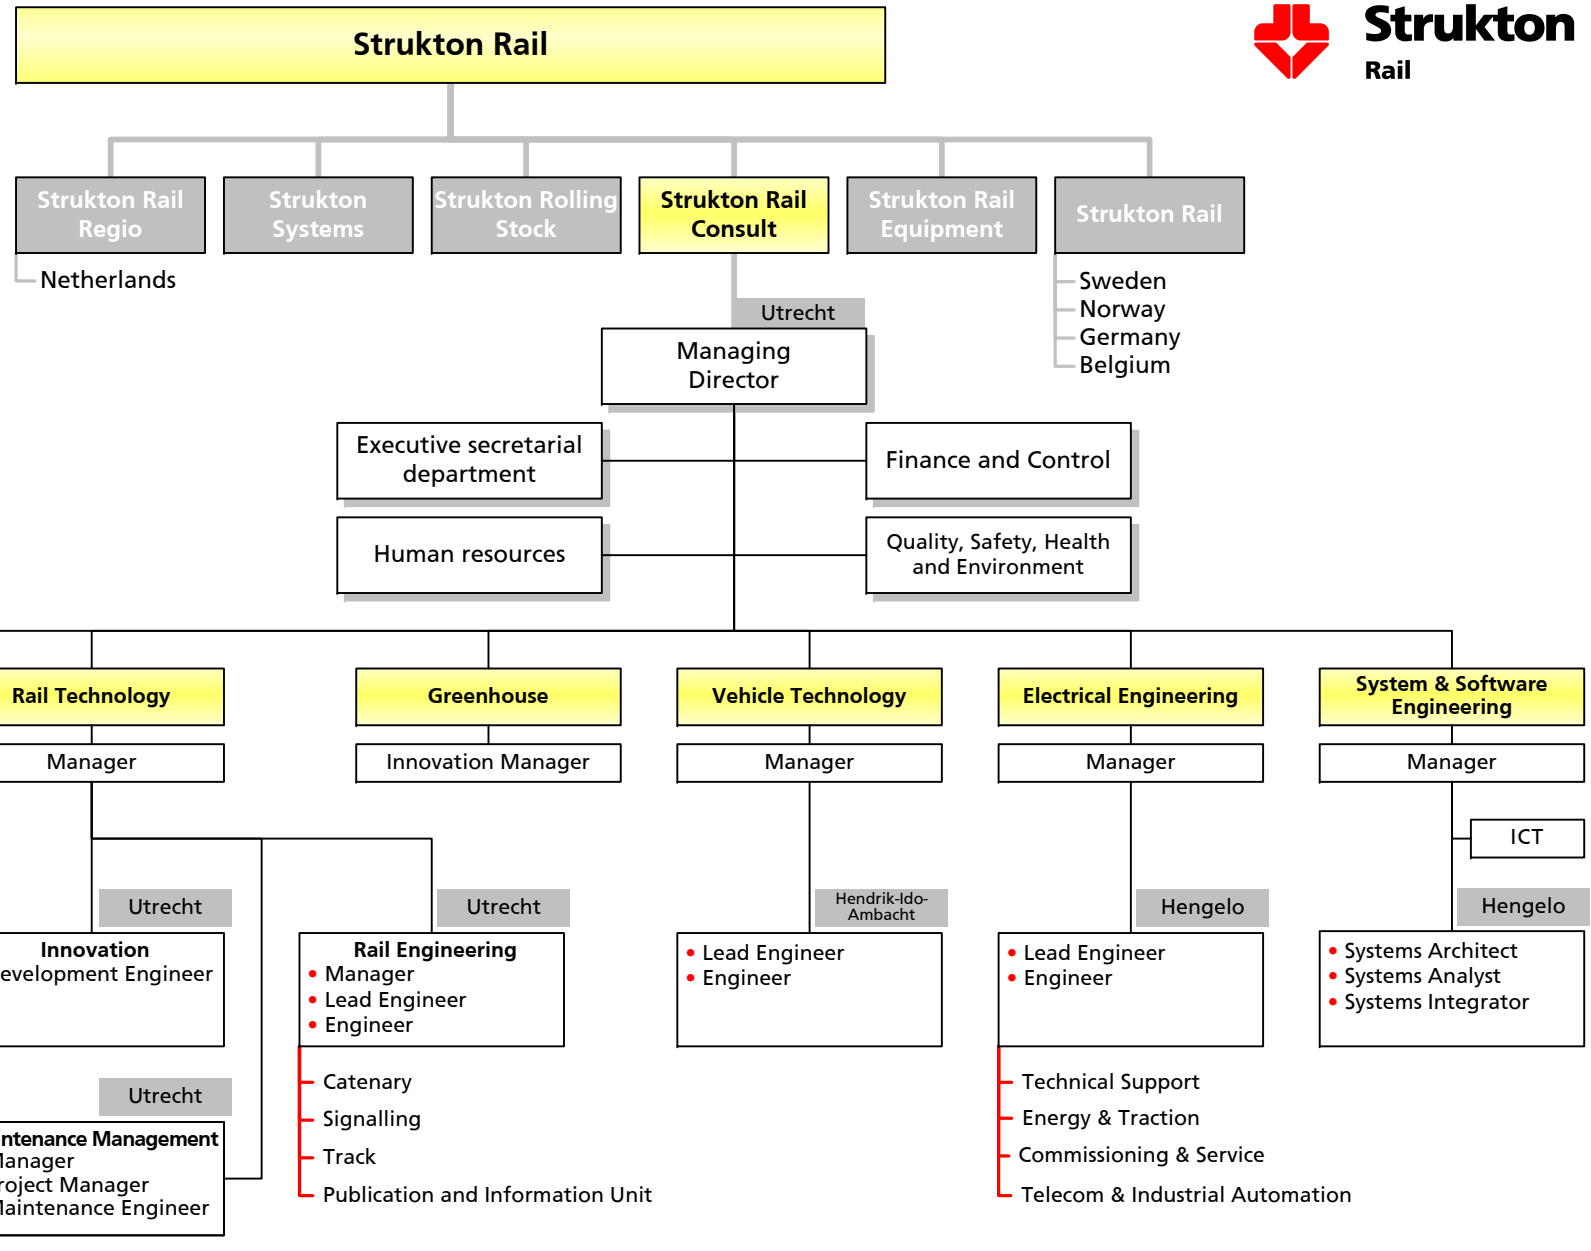

- Management and Staff departments
- Track work
- Cable work
- Electrification

Strukton Systems bv

- Management and Staff departments
- Product Market Combinations
 - Safety and Measurement Services
 - Energy Solutions
 - Cable work
 - Electric work
 - Monitoring and Travel Systems
 - Telecom and Technical Installations
 - Signalling and Power
 - Installation Services

Strukton Rolling Stock bv

- Management and Staff departments
- Maintenance
- Service Center
- Vehicle Technology

Strukton Rail Consult bv

- Management and Staff Departments
- International Sales & Business Development
- Rail Technology
- Greenhouse
- Vehicle Technology
- Electrical Engineering
- System & Software Engineering