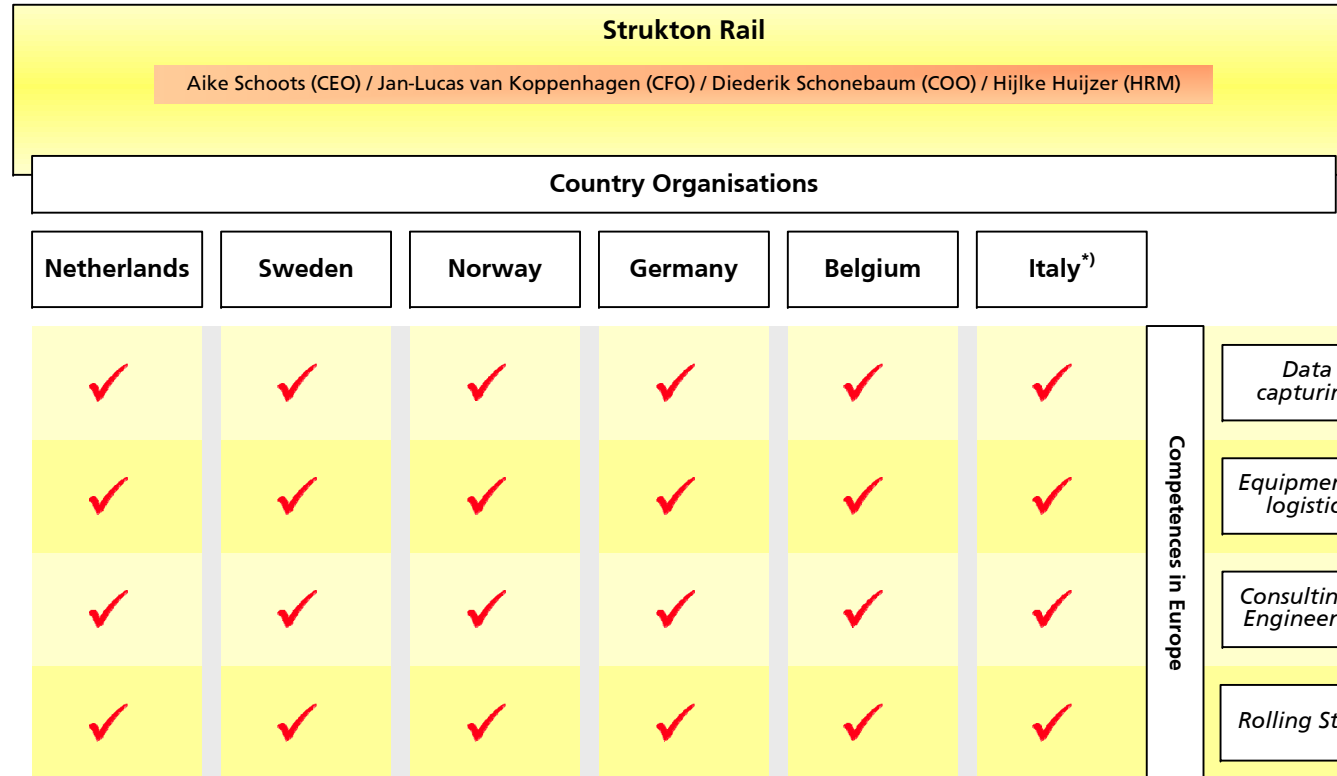

Strukton Rail bv

- Country Organisations
- Competences in Europe
- Participations

Participations

- CLF, Italy
- Arfer, Italy
- MGW, Germany
- Tribase, The Netherlands
- Eurailscout *Inspection & Analysis*, The Netherlands and Germany