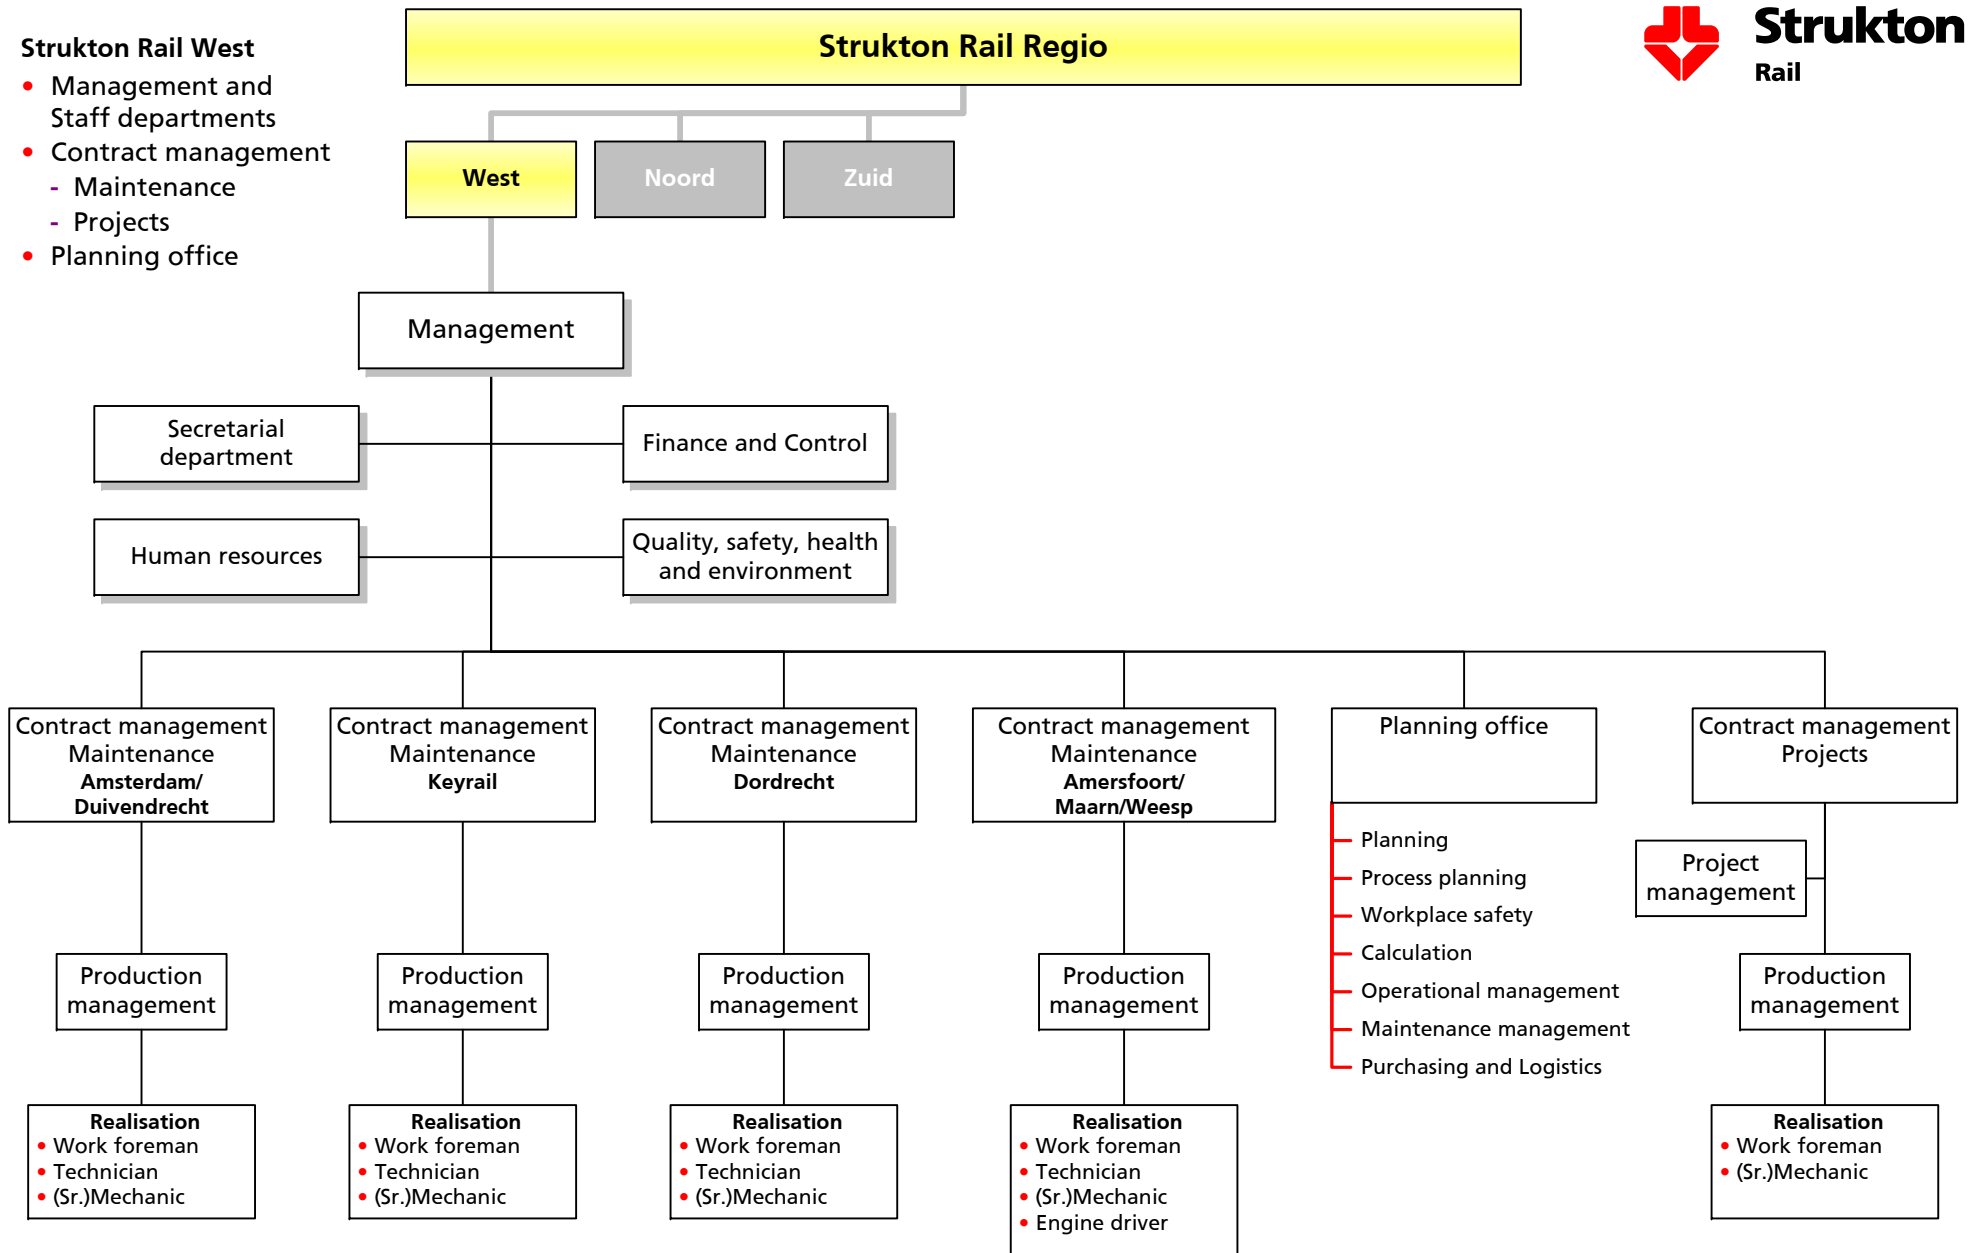

Strukton Rail West

- Management and Staff departments
- Contract management
  - Maintenance
  - Projects
- Planning office