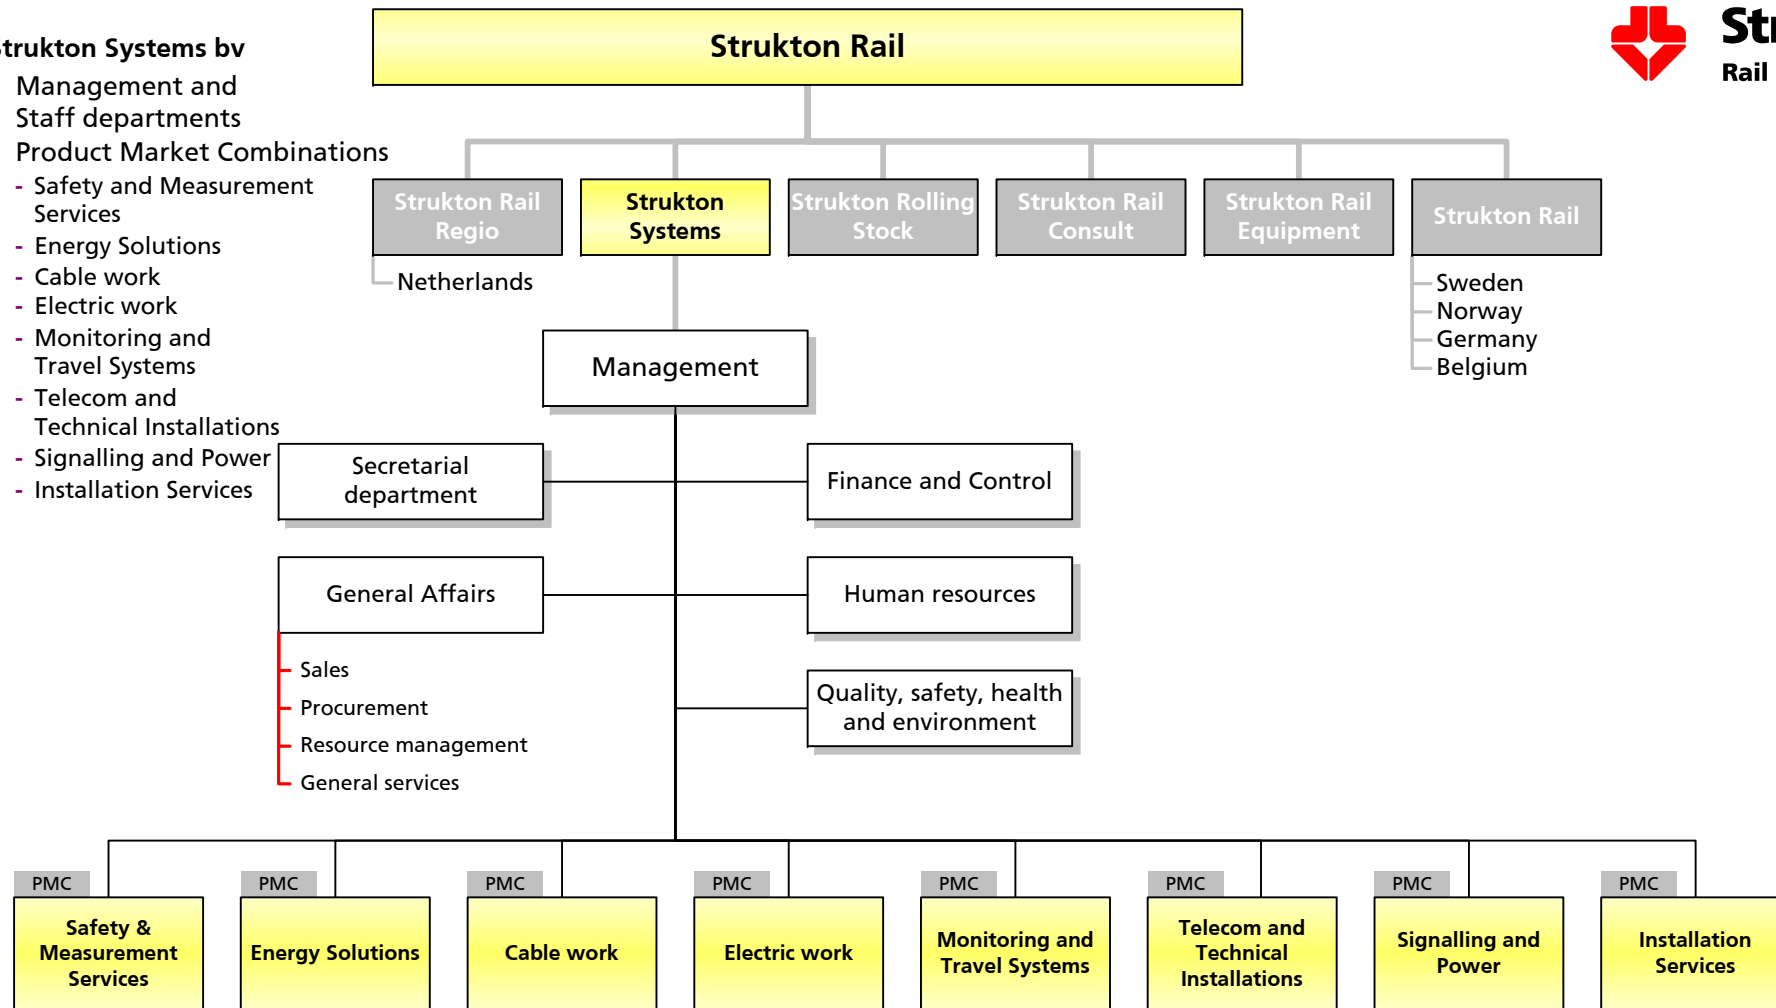

**Strukton Rail AS
 (Norway)**

- Management and Staff Departments
- Engineering
- Signalling & Low Voltage
- Maintenance Department
- Tram & Metro
- Track work
- Telecommunications
- Power Supply

**Strukton Rail nv
 Merelbeke (Belgium)**

- Management and Staff departments
- Track work
- Cable work
- Electrification

Strukton Systems bv

- Management and Staff departments
- Product Market Combinations
 - Safety and Measurement Services
 - Energy Solutions
 - Cable work
 - Electric work
 - Monitoring and Travel Systems
 - Telecom and Technical Installations
 - Signalling and Power
 - Installation Services